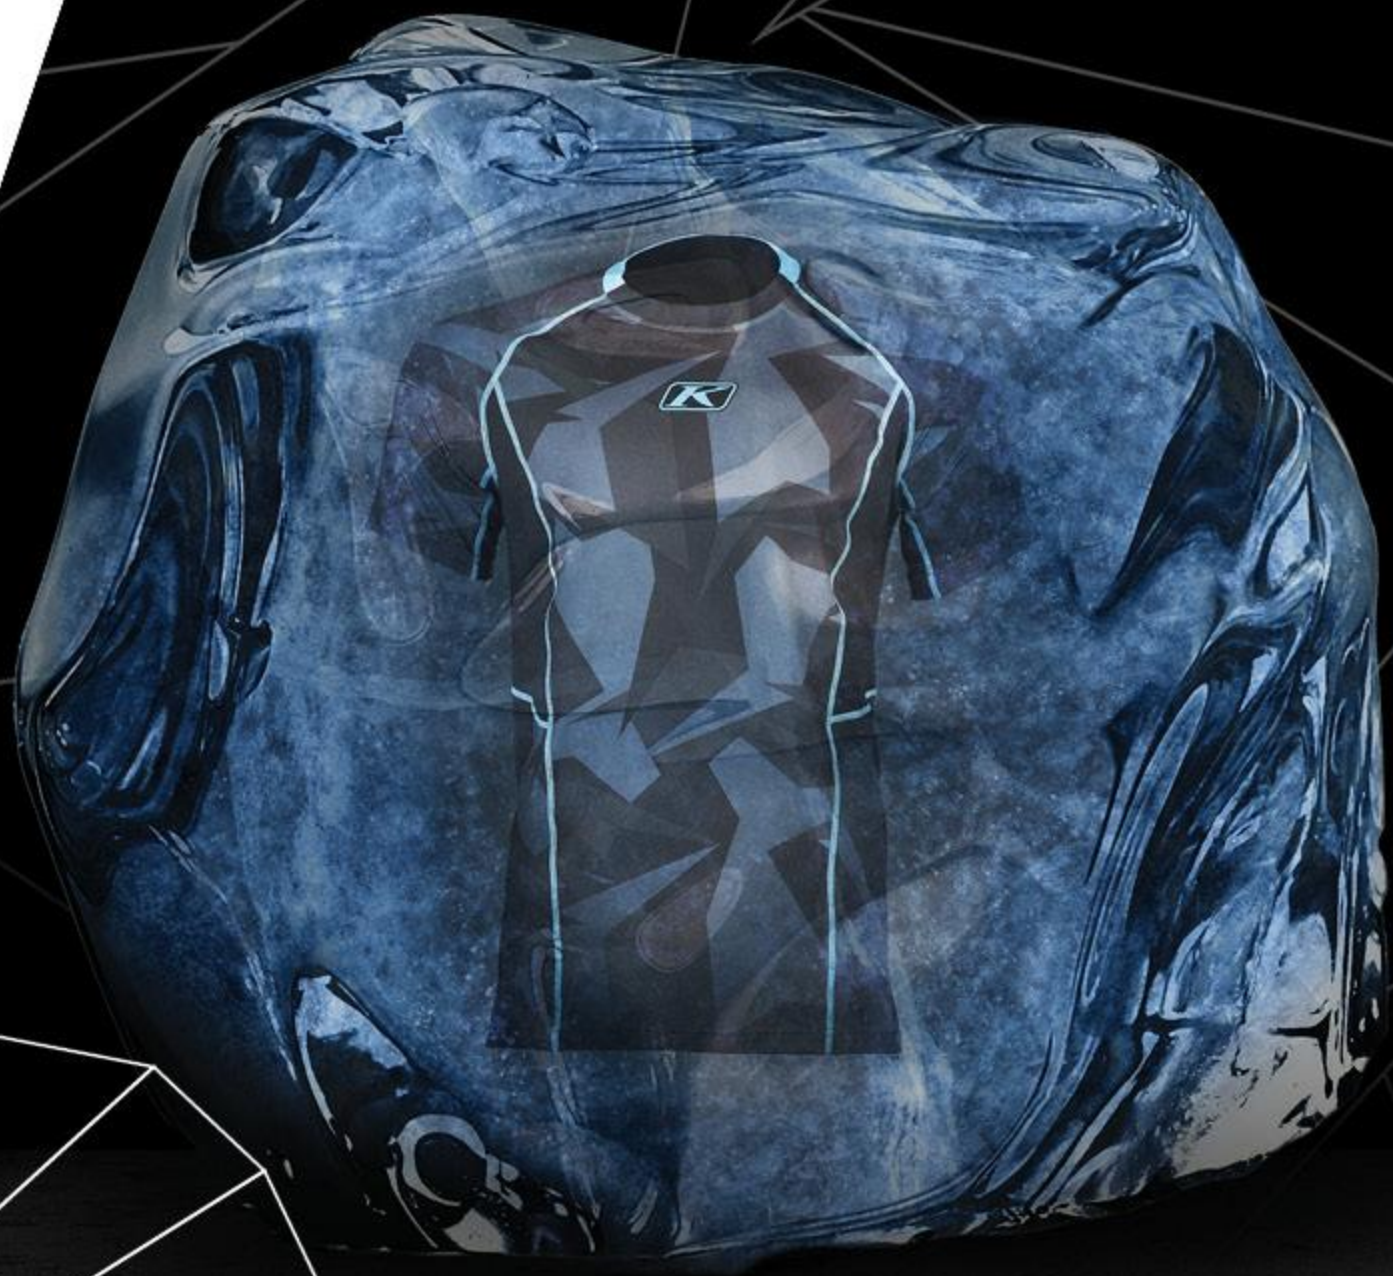

AGGRESSOR -1.0

COOLING BASE LAYERS

COOL
BASE

KLIM's Aggressor Cool -1.0 Base Layers provide a level of cooling and comfort never before seen in the power sports industry. Coolcore's™ patented chemical-free cooling, moisture-wicking, moisture transportation and cool evaporation fabrics used in these base layers are exactly what you need to keep cool and maximize performance. Unlike other cooling and sweat-wicking fabrics that rely on chemicals or polymer crystal treatments that degrade over time, KLIM's Aggressor Cool fabrics will deliver consistent cooling and wicking performance throughout the lifetime of the garment. When high performance athletes demand high performance cooling and comfort, they go to KLIM's Aggressor Cool -1.0 base layers.

MAJOR BENEFITS