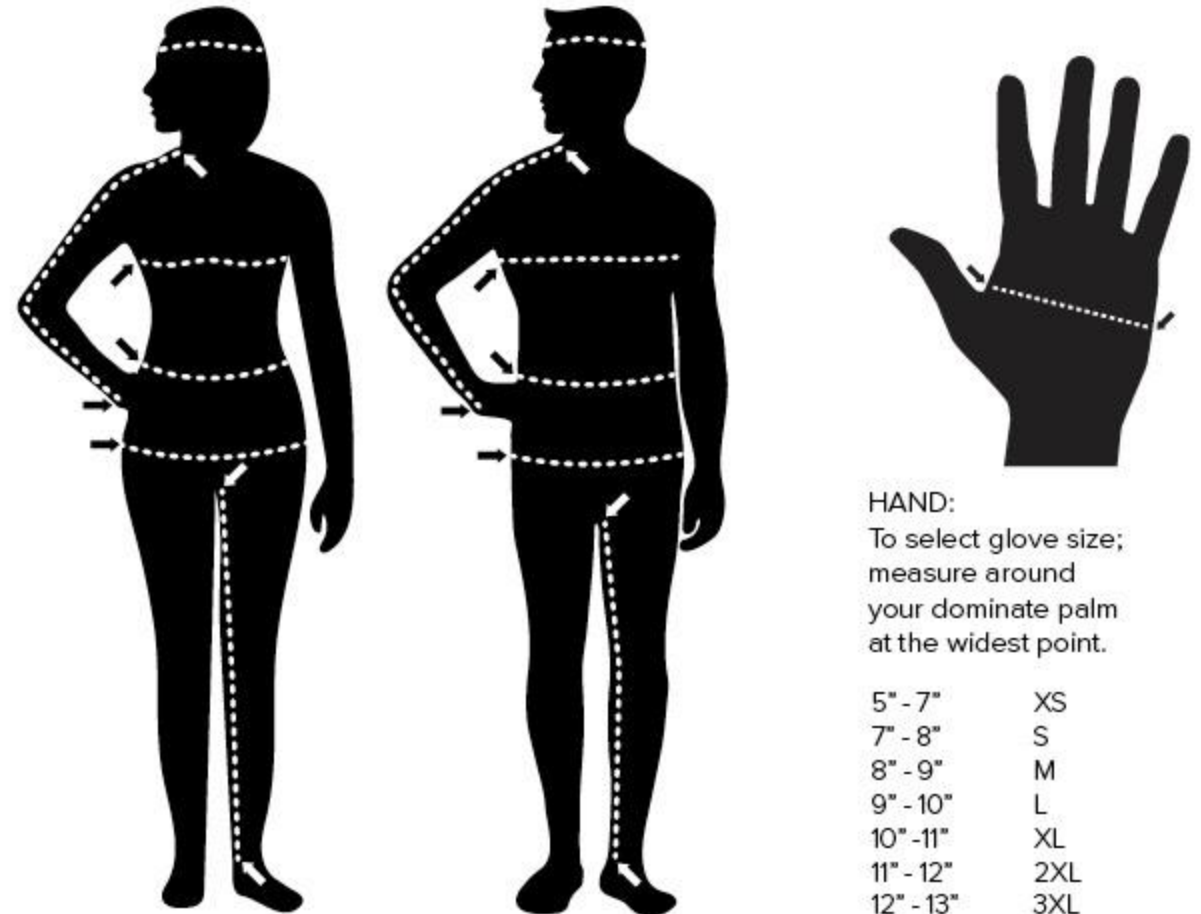

FEMALE PANT SIZING

	XS	M	SM	MD	MD	LG	LG	XL	XL	XL	2XL	3XL	3XL
US/CANADA	2	4	6	8	10	12	14	16	18	20	22	24	26
US/CANADA	2	4	6	8	10	12	14	16	18	20	22	24	26
UK	4	6	8	10	12	14	16	18	20	22	24	26	N/A
EUROPE	32	34	36	38	40	42	44	46	48	50	52	54	56
ITALY	36	38	40	42	44	46	48	50	52	54	56	58	N/A
AUSTRALIA	6	8	10	12	14	16	18	20	22	24	26	28	N/A

MALE JACKET SIZING

	SM	SM	MD	MD	LG	LG	XL	XL	2XL	2XL	3XL	3XL	4XL	5XL
US/CANADA	30	32	34	36	38	40	42	44	46	48	50	52	54	56
EUROPE	40	42	44	46	48	50	52	54	56	58	60	62	64	66
UK	30	32	34	36	38	40	42	44	46	48	50	52	54	56
ITALY	30	32	34	36	38	40	42	44	46	48	50	52	54	56
AUSTRALIA	40	42	44	46	48	50	52	54	56	58	60	62	64	66

MALE PANT SIZING

	SM	SM	MD	MD	LG	LG	XL	XL	2XL	2XL	3XL	3XL	4XL
US/CANADA	30	32	34	36	38	40	42	44	46	48	50	52	54
EUROPE	40	42	44	46	48	50	52	54	56	58	60	62	64
UK	30	32	34	36	38	40	42	44	46	48	50	52	54
ITALY	30	32	34	36	38	40	42	44	46	48	50	52	54
AUSTRALIA	40	42	44	46	48	50	52	54	56	58	60	62	64

HEAD:
Measure circumference of head just above top of ears and eyebrows.

CHEST:
Measure under arms, around the fullest part of the chest. Keep tape level across back, comfortably loose.

WAIST:
Measure around natural waist with a loose tape.

INSEAM:
Without shoes; measure inside of leg, from groin to the floor.

HIP/SEAT:
Measure around the body at the fullest part of the lower hip, feet together.

SLEEVE:
With arm fully-extended, measure center back of neck at spine to the wrist bone.

Note: For all measuring use a flexible measuring tape.

HAND:
To select glove size; measure around your dominate palm at the widest point.

5" - 7"	XS
7" - 8"	S
8" - 9"	M
9" - 10"	L
10" - 11"	XL
11" - 12"	2XL
12" - 13"	3XL