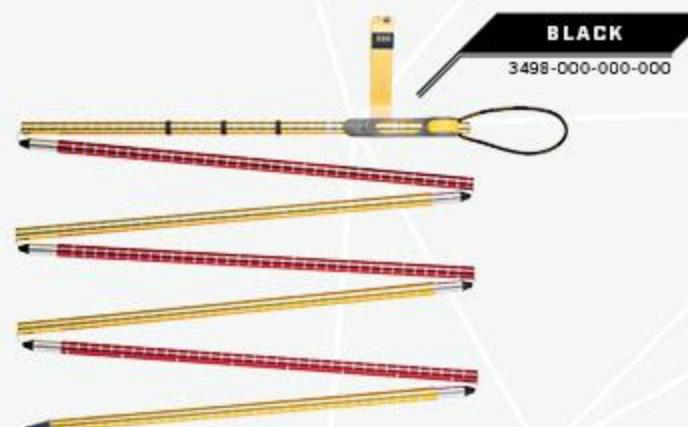

PIEPS PROBE ALUMINUM

$69⁹⁹

- EASY AND FAST ASSEMBLY OF THE PROBE
- HIGH QUALITY ALUMINUM ALLOY
- SPECIAL SPEED-CONE SYSTEM FOR QUICK EXTENSION
- QUICK-CLOSING LATCH
- COATING FOR PERFECT GRIP EVEN WITH GLOVES
- CENTIMETER SCALE
- 12.5MM DIAMETER
- 42CM COLLAPSED LENGTH
- 300CM PROBING LENGTH
- 330G WEIGHT
- PIEPS PROBE, PROBE BAG