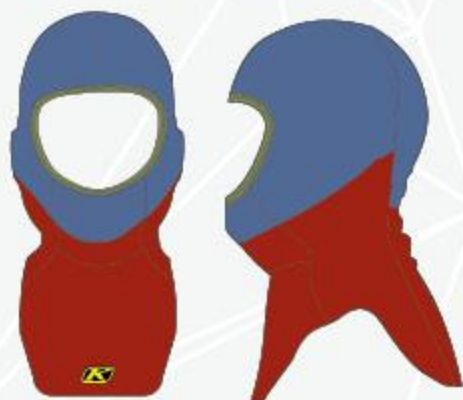

NEW

AGGRESSOR COOL -1.0 NECK SOCK

$24⁹⁹

6024-001-000-330