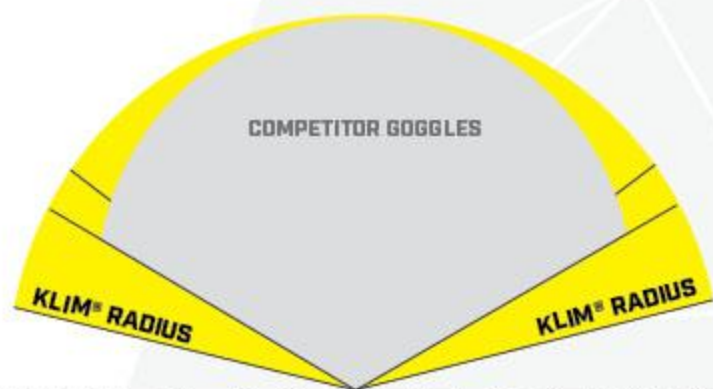

WIDEST [FIELD OF VIEW] IN THE INDUSTRY