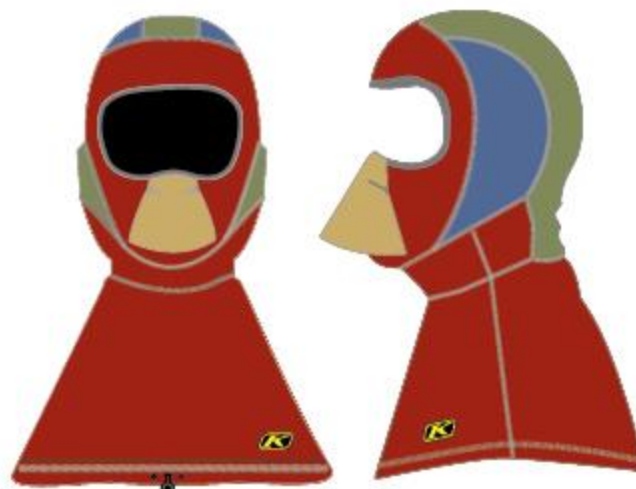

YKK®

HEADWEAR & LIFESTYLE

GLACIER BALACLAVA

3089-000-000-000

\$59.99 USD | \$79.95 CAD | €70.00 EUR

- GORE® WINDSTOPPER®
- COOLMAX®
- 4-WAY STRETCH LYCRA
- NEOPRENE

- OVER-THE-COLLAR
- BREATH DEFLECTOR
- GORE® WINDSTOPPER® IN NECK AND HEAD
- NON-HINGED