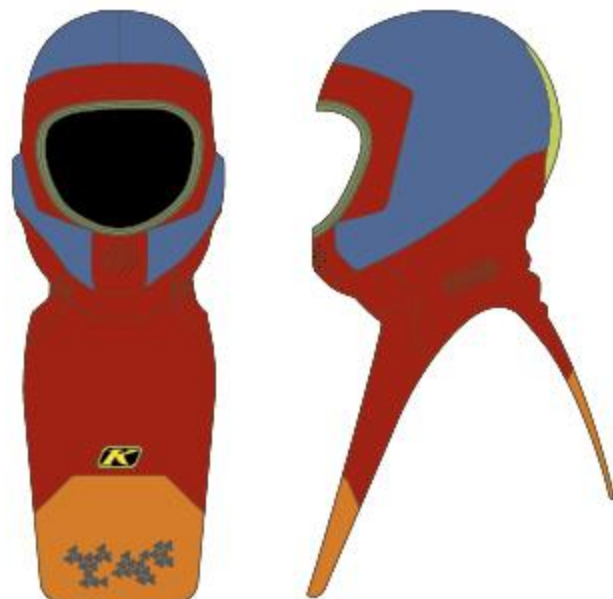

COVERT BALACLAVA

3085-000-000-000

$49.99 USD | $64.95 CAD | €60.00 EUR

- GORE® WINDSTOPPER®
- COOLMAX®
- STRETCH BINDING
- WINDBLOCK FLEECE
- LYCRA

- UNDER-THE-COLLAR
- GORE® WINDSTOPPER® IN NECK
- NON-HINGED