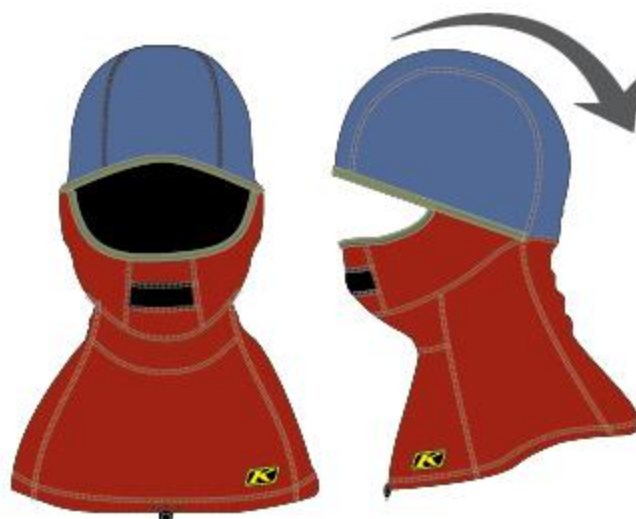

ROGUE BALACLAVA

3091-000-000-000

$49.99 USD | $64.95 CAD | €60.00 EUR

- GORE® WINDSTOPPER®
- COOLMAX®
- STRETCH BINDING
- HINGE TOP

- MESH MOUTH PORT
- OVER-THE-COLLAR
- GORE® WINDSTOPPER® IN NECK AND HEAD
- HINGED