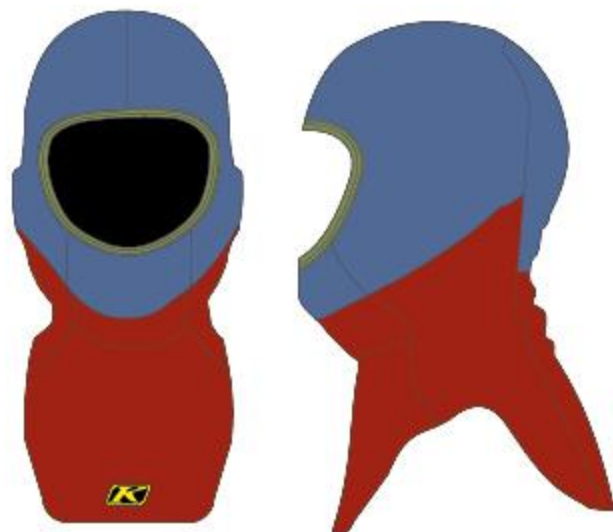

KLIM BALACLAVA

3116-001-000-000

$29.99 USD | $39.95 CAD | €35.00 EUR

- GORE® WINDSTOPPER®
- COOLMAX®
- STRETCH BINDING

- UNDER-THE-COLLAR
- GORE® WINDSTOPPER® IN NECK
- NON-HINGED