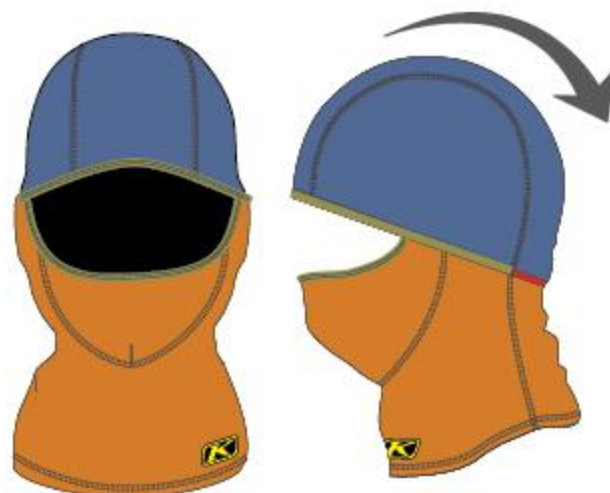

SHADOW BALACLAVA

3090-000-000-000

$29.99 USD | $39.95 CAD | €35.00 EUR

- DRI-RELEASE POLYESTER/WOOL/ELASTIC
- MICROFLEX POLYESTER/FLEECE/ELASTIC
- ELASTIC BINDING
- HINGE TOP

- UNDER-THE-COLLAR
- HINGED